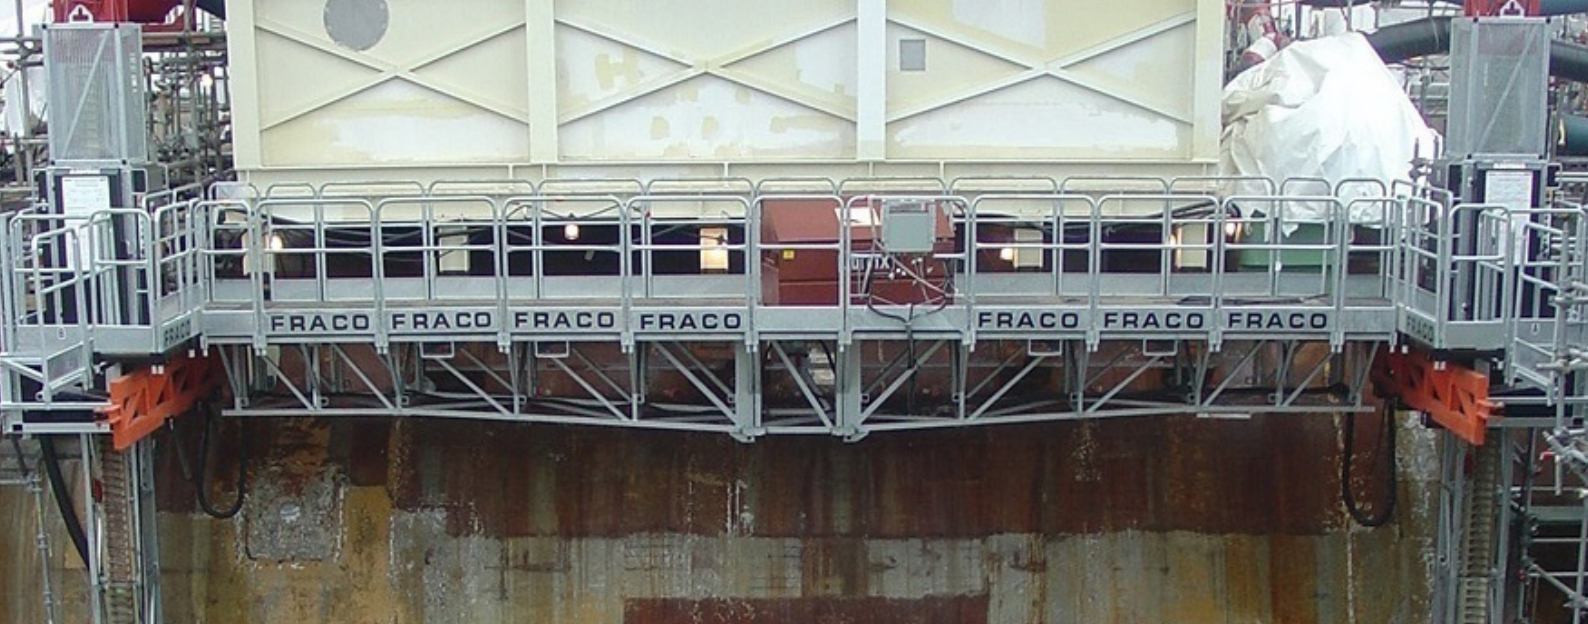

# INDUSTRIAL LIFTS

## OUR RENTAL FLEET

At Mastclimbers LLC we can offer you solutions from our comprehensive fleet for your projects. We know that every project requires a different approach and, with our wealth of experience over a large range of projects, we are confident we can find the best solutions for your trades. These unique vertical transport elevators can be used to vertically move men and materials, and different models offer different configurations. We welcome enquiries for standard or special projects whatever your needs.

## SPEC CHECK

Make / Model	Fraco SEL 4400	SAE E 07	Fraco SEL 1000
Power Source	Electric - 3 Phase	Electric - 3 Phase	Electric - 3 Phase
Climbing Speed	200ft/min	118ft/min	200 ft/Min
Max Capacity	4,400lbs	1,500lbs	1,000lbs.
Platform Size	6 x 10ft	3 x 6ft	4 x 4ft