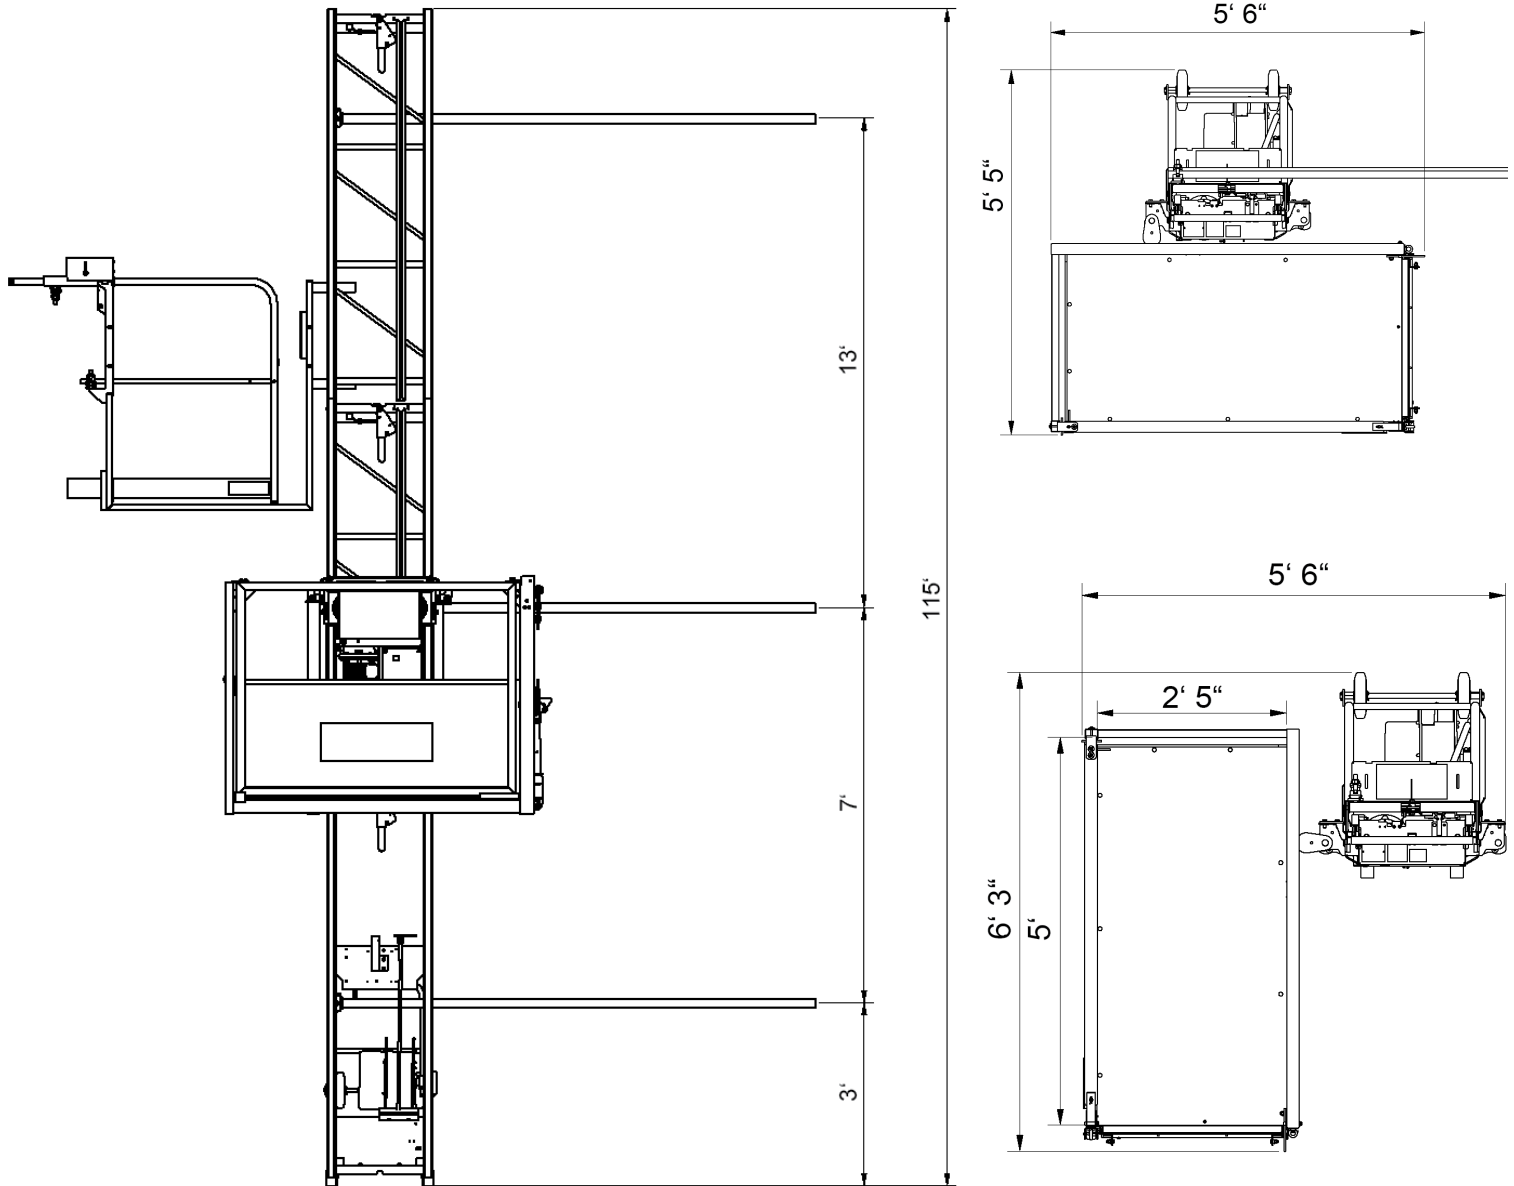

## GEDA® MH 440 Material Hoist

- ★ Quick installation
- ★ Specially for scaffold erection
- ★ Platform turnable by 90° to both sides
- ★ German engineered

### TECHNICAL DATA

Load capacity	440 lbs
Lifting speed	82 ft/min
Lifting height	115 ft
Power supply	2 hp/240 V/60 Hz

Changes/Errors excepted